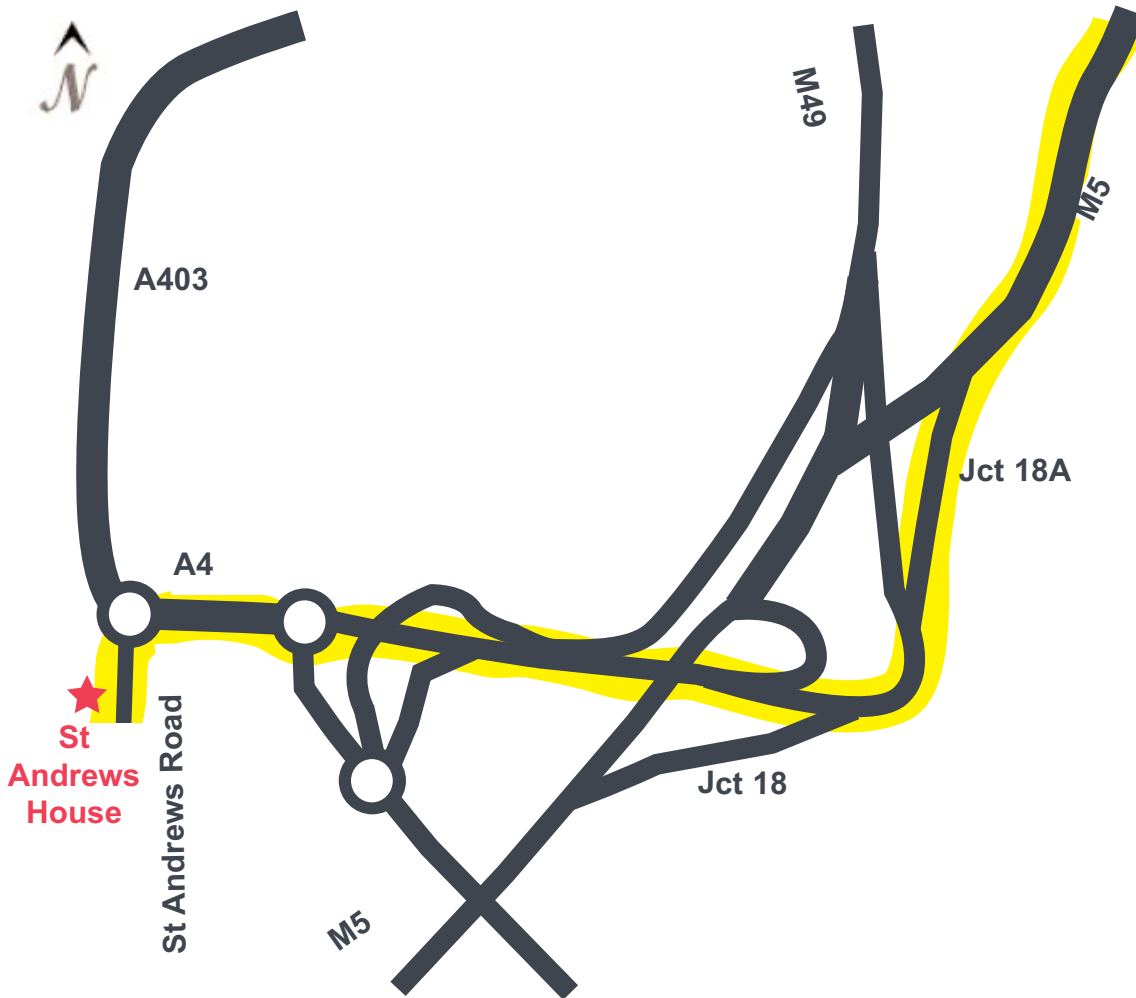

Clancy Docwra
St Andrews House
St Andrews Road
Avonmouth
Bristol
BS11 9DQ
Tel: 0117 982 4466

Directions to: Bristol

From the North

From either the M49 or the M5, come off at Junction 18a, and follow signs for the A4. Go straight across the roundabout and at the second roundabout, take the 1st exit onto St Andrews Road. Clancy Docwra office are immediately on the right hand side.

From the South

From the M5, come off at Junction 18 and follow signs for the A4 and A403. Stay in the middle lane and continue to a roundabout. Take the 2nd exit onto the A4. At the next roundabout, take the 1st exit onto St Andrews Road. Clancy Docwra offices are on the right.