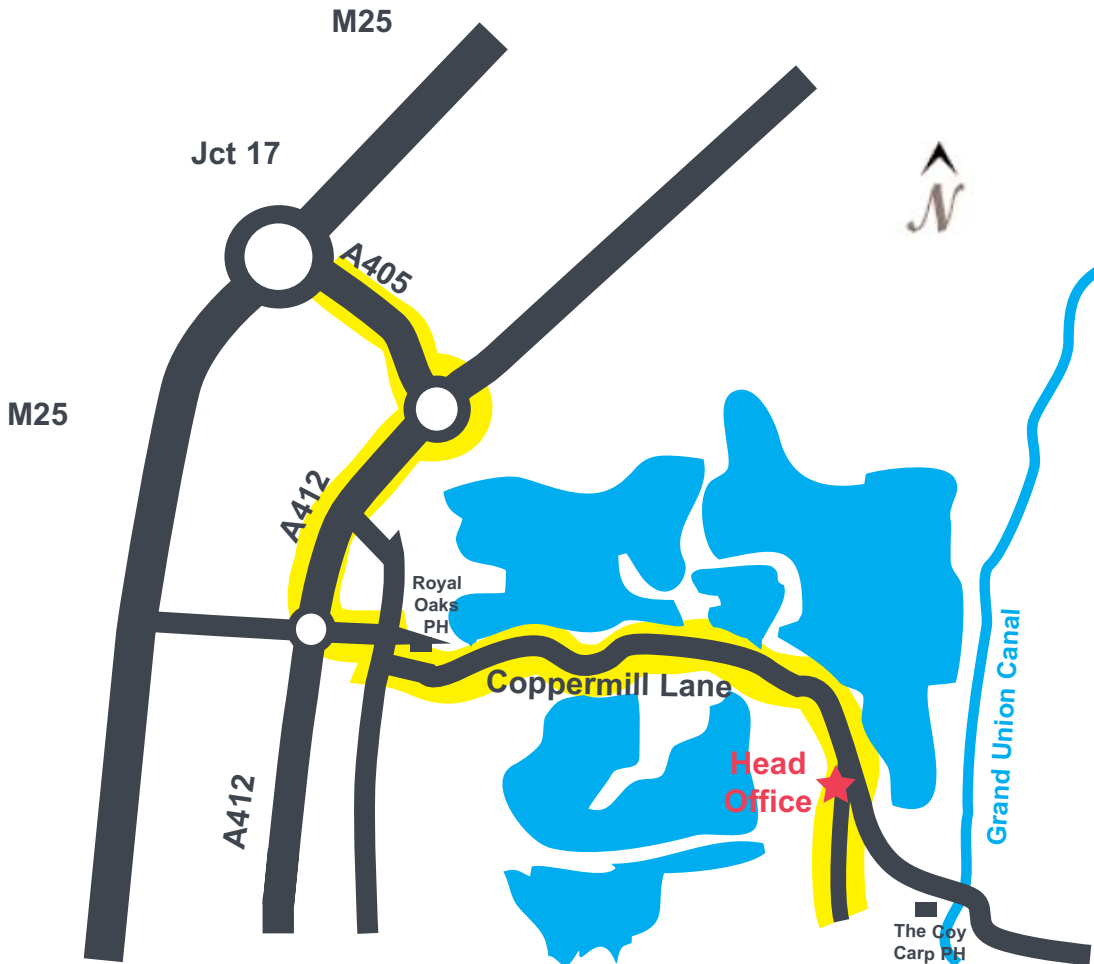

The Clancy Group Plc
Head Office
Clare House
Coppermill Lane
Harefield
Middlesex
UB9 6HZ
Tel: 01895 823 711

Directions to: Head Office

From M25 Junction 17

Come off the motorway and turn into the A405 and continue to the end of the road. At the roundabout, turn right into the A412- North Orbital Road (signposted Uxbridge). Continue through the traffic lights and continue to roundabout. At the roundabout, turn left and continue to the end of the road. Turn right, then almost immediately, turn left just after the Royal Oaks Pub into Coppermill Lane. Continue along Coppermill Lane and after second bend in the road, turn right into the Clancy Group drive.

The offices are situated at the bottom of the drive to the left hand side.