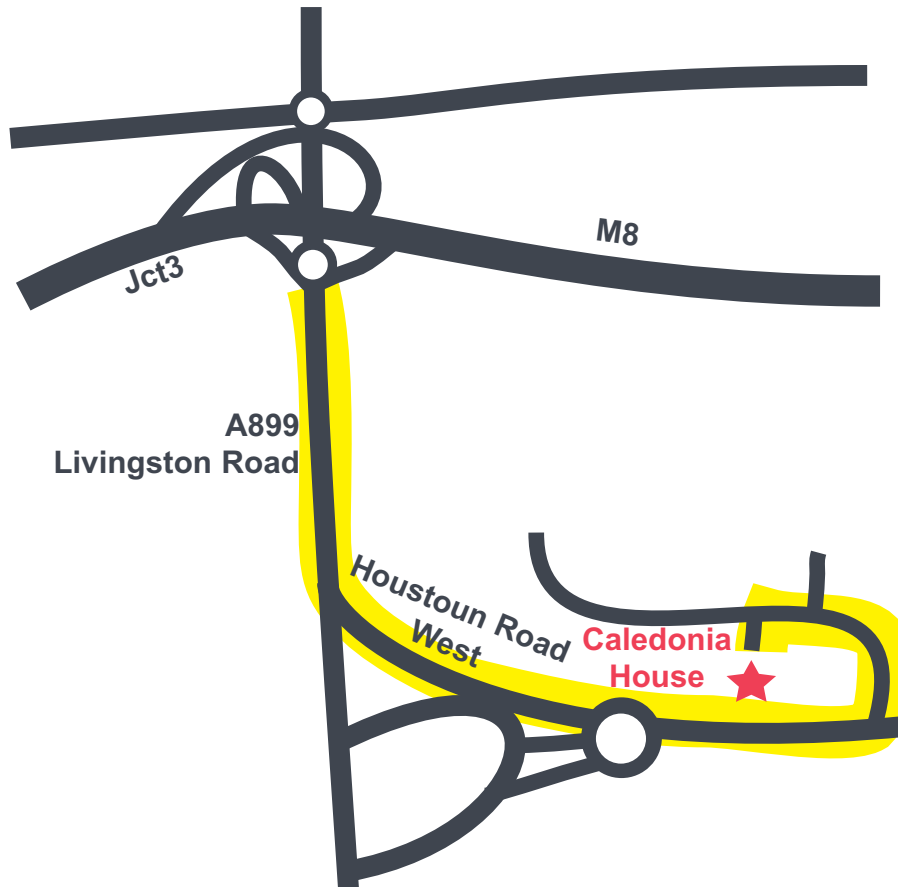

Clancy Docwra
Caledonia House
16 Shairps Business Park
Houstoun Road
Livingston
Scotland
EH54 5FD

Tel: 01506 448020

From the M8

Exit Junction 3 (sign posted Livingston). At the roundabout take the first exit onto Livingston Road A899 (sign posted Houstoun Industrial Estate). Take the slip road onto Houstoun Road West. At the roundabout take the 1st exit onto Houstoun Road. Turn left and then left again.

Directions to: Livingston