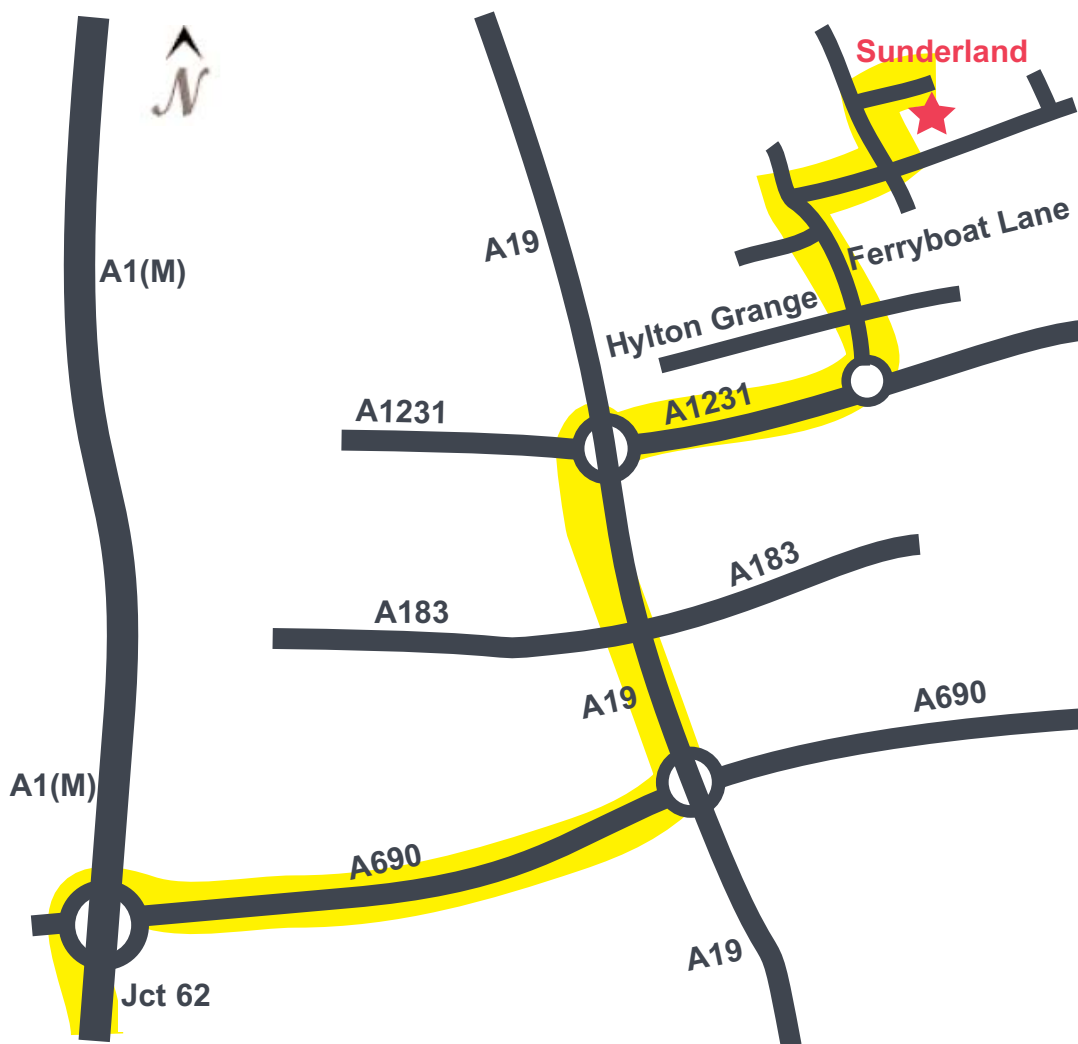

Clancy Docwra
Unit 7
Sunrise Enterprise Park
Ferryboat Lane
Sunderland
SR5 3RX
Tel: 0191 549 7061

Exit A1(M) northbound at Junction 62. Take the third exit onto the A690. At the roundabout turn left onto the A19. Continue and enter the slip road for the A1231 taking the third exit onto the A1231 Wessington Way. At the next roundabout, take the first exit onto Ferryboat Lane. Take the second right and at the roundabout take the first exit then turn right.

Directions to: Sunderland